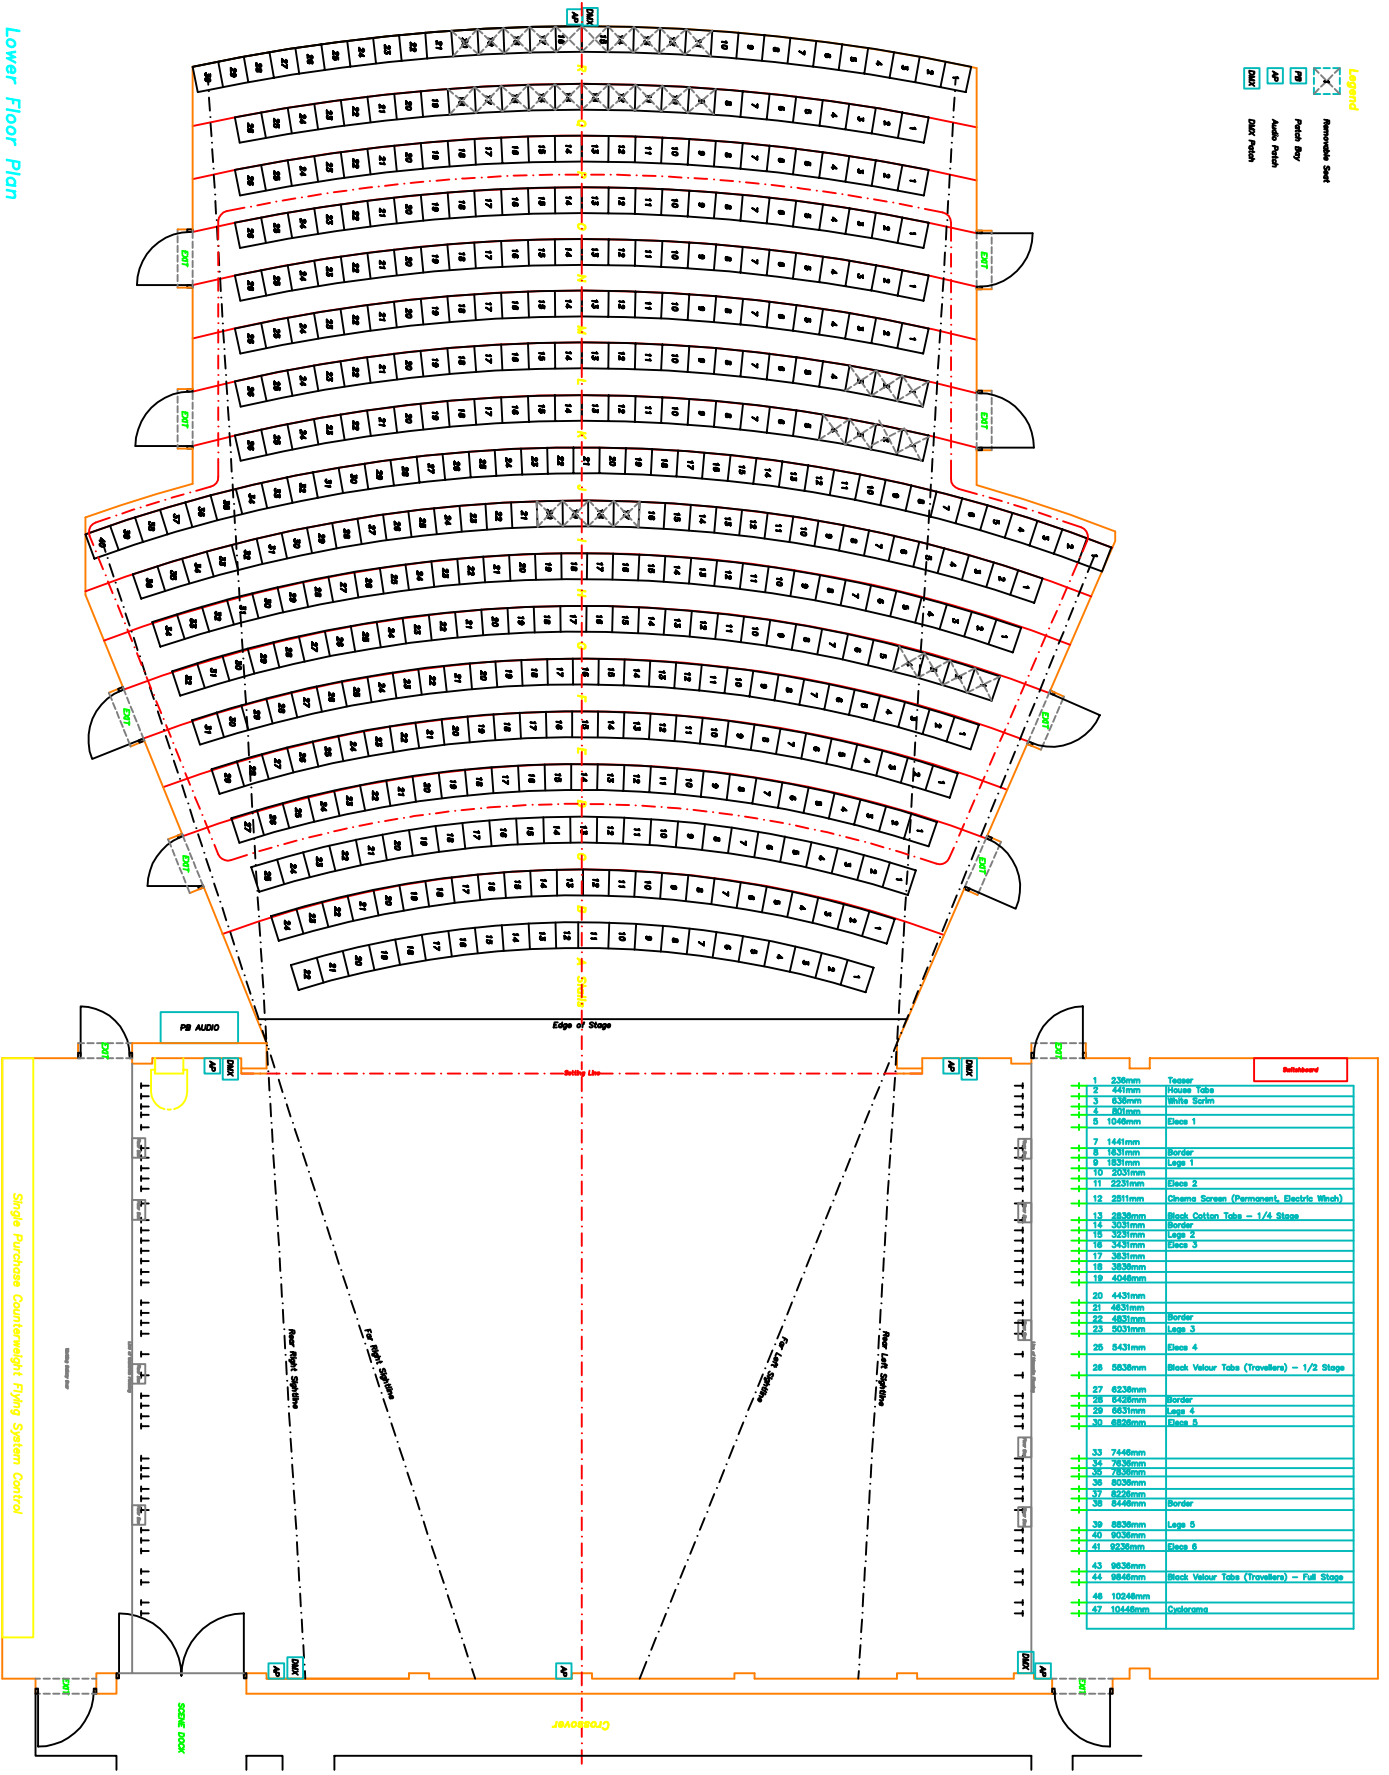

- Legend**
- Removable Seat
  - Pit Bay
  - Audio Mute
  - DMZ Pit/Bay

Item No.	Dimensions	Description
1	236mm	Truss
2	441mm	House Yoke
3	636mm	White Scrim
4	802mm	
5	1040mm	Ease 1
7	1441mm	
8	1831mm	Border
9	1831mm	Legs 1
10	2231mm	
11	2231mm	Ease 2
12	2811mm	Chroma Screen (Permanent, Electric Winch)
13	2820mm	Back Cotton Yoke - 1/4 Stage
14	3031mm	Border
15	3231mm	Legs 2
16	3431mm	Ease 3
17	3831mm	
18	3836mm	
19	4046mm	
20	4431mm	
21	4831mm	Border
22	5031mm	Legs 3
23	5031mm	
24	6431mm	Ease 4
26	6836mm	Back Velour Yoke (Travellers) - 1/2 Stage
27	6236mm	
28	6286mm	Border
29	6831mm	Legs 4
30	6826mm	Ease 5
33	7446mm	
34	7836mm	
35	7836mm	
36	8026mm	
37	8226mm	
38	8446mm	Border
39	8836mm	Legs 5
40	9036mm	
41	9236mm	Ease 6
43	9836mm	
44	10446mm	Back Velour Yoke (Travellers) - Full Stage
46	10246mm	
47	10446mm	Cyclorama

**Project** Reeling Performing Arts Centre  
**Location** 11, Maleny St, Goolsway  
**Architect** GYAC  
**Client** GYAC  
**Scale** 1:50  
**Date** 03/10/19  
**Sheet No.** E1A  
**Project No.** 001019  
**Revision** 1