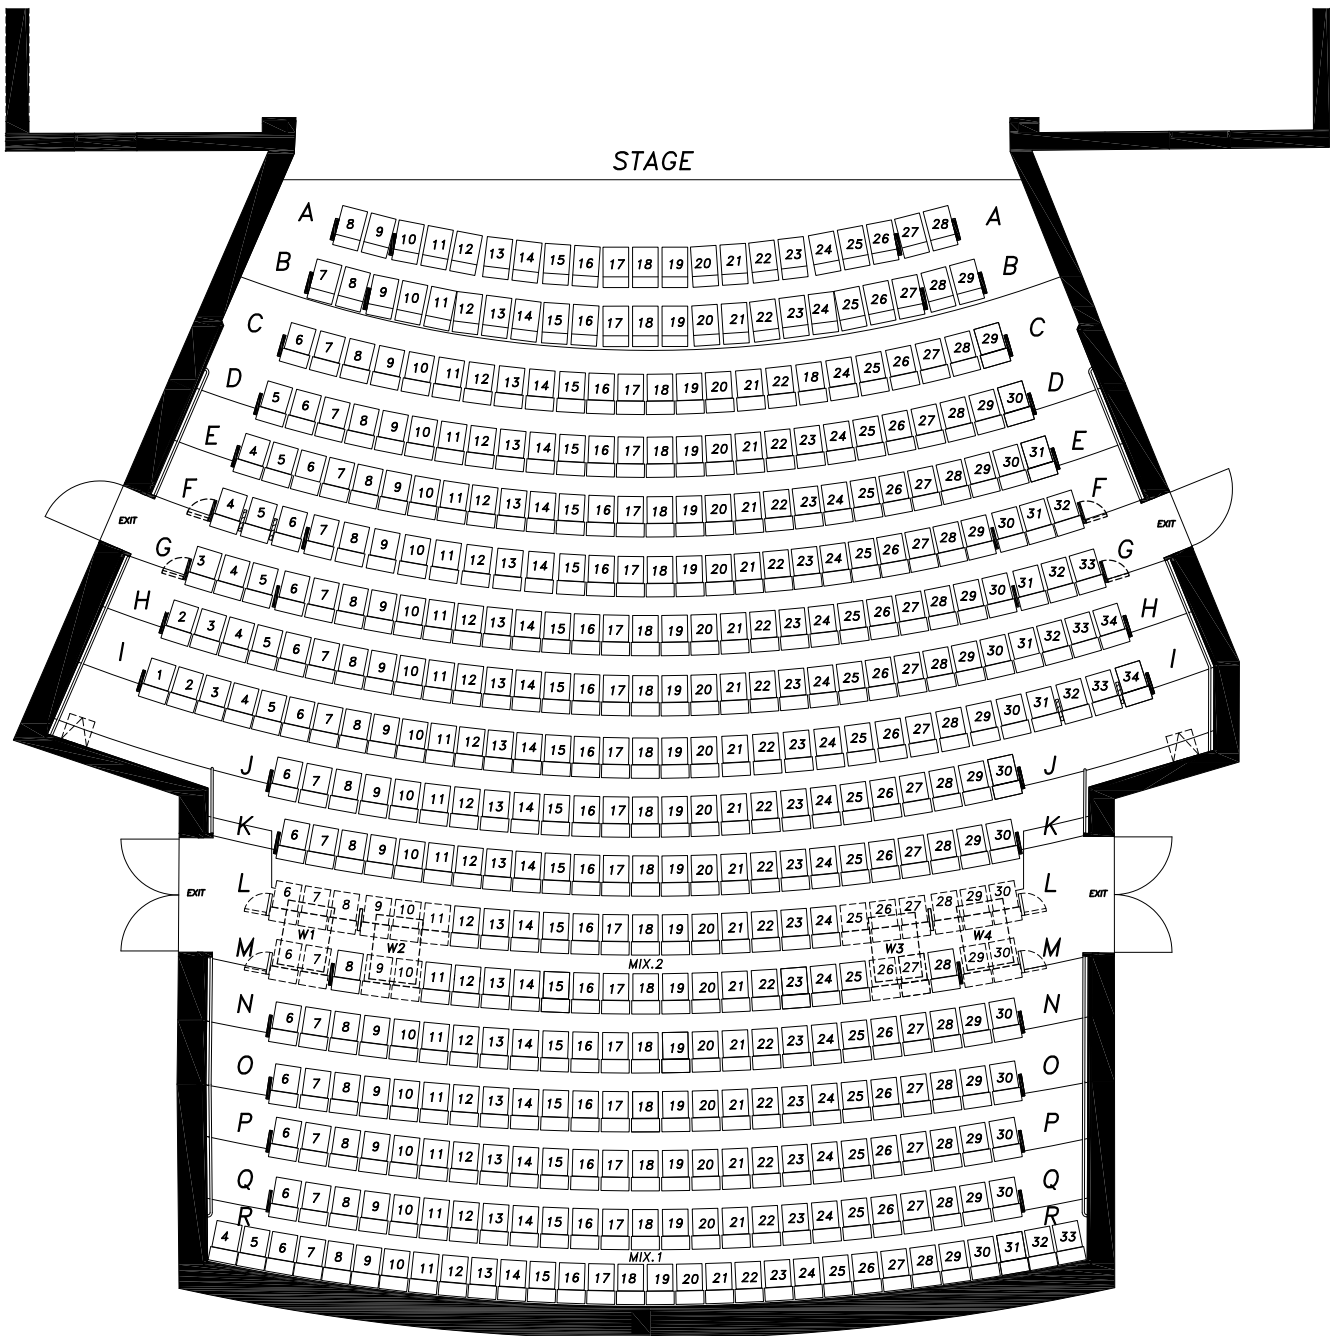

Geelong Performing Arts Centre
The Playhouse
 Stalls Seating Plan

Geelong Performing Arts Centre
The Playhouse
 Balcony Seating Plan